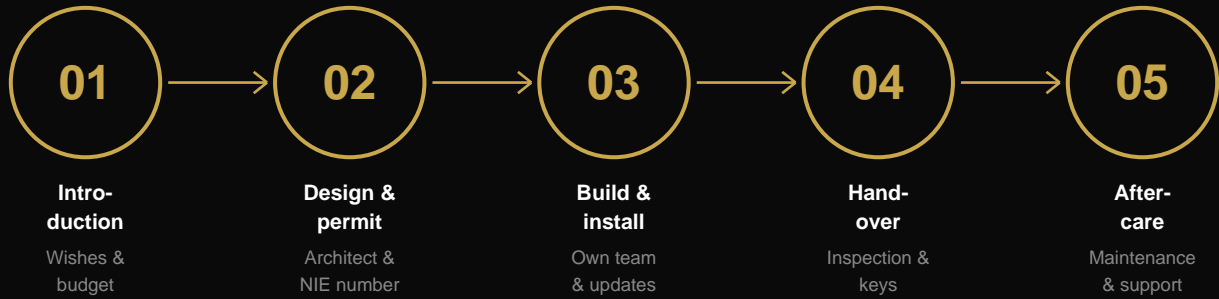

OUR APPROACH

How we work

Your building project in 5 steps - from dream to reality

OUR APPROACH IN NUMBERS

4-8

MONTHS

Average
build time

100%

REMOTE

Project guidance
from the Netherlands

1

CONTACT

Personal
project manager

"You don't have to worry about a thing - we arrange everything."

- BouwDirect S.L.